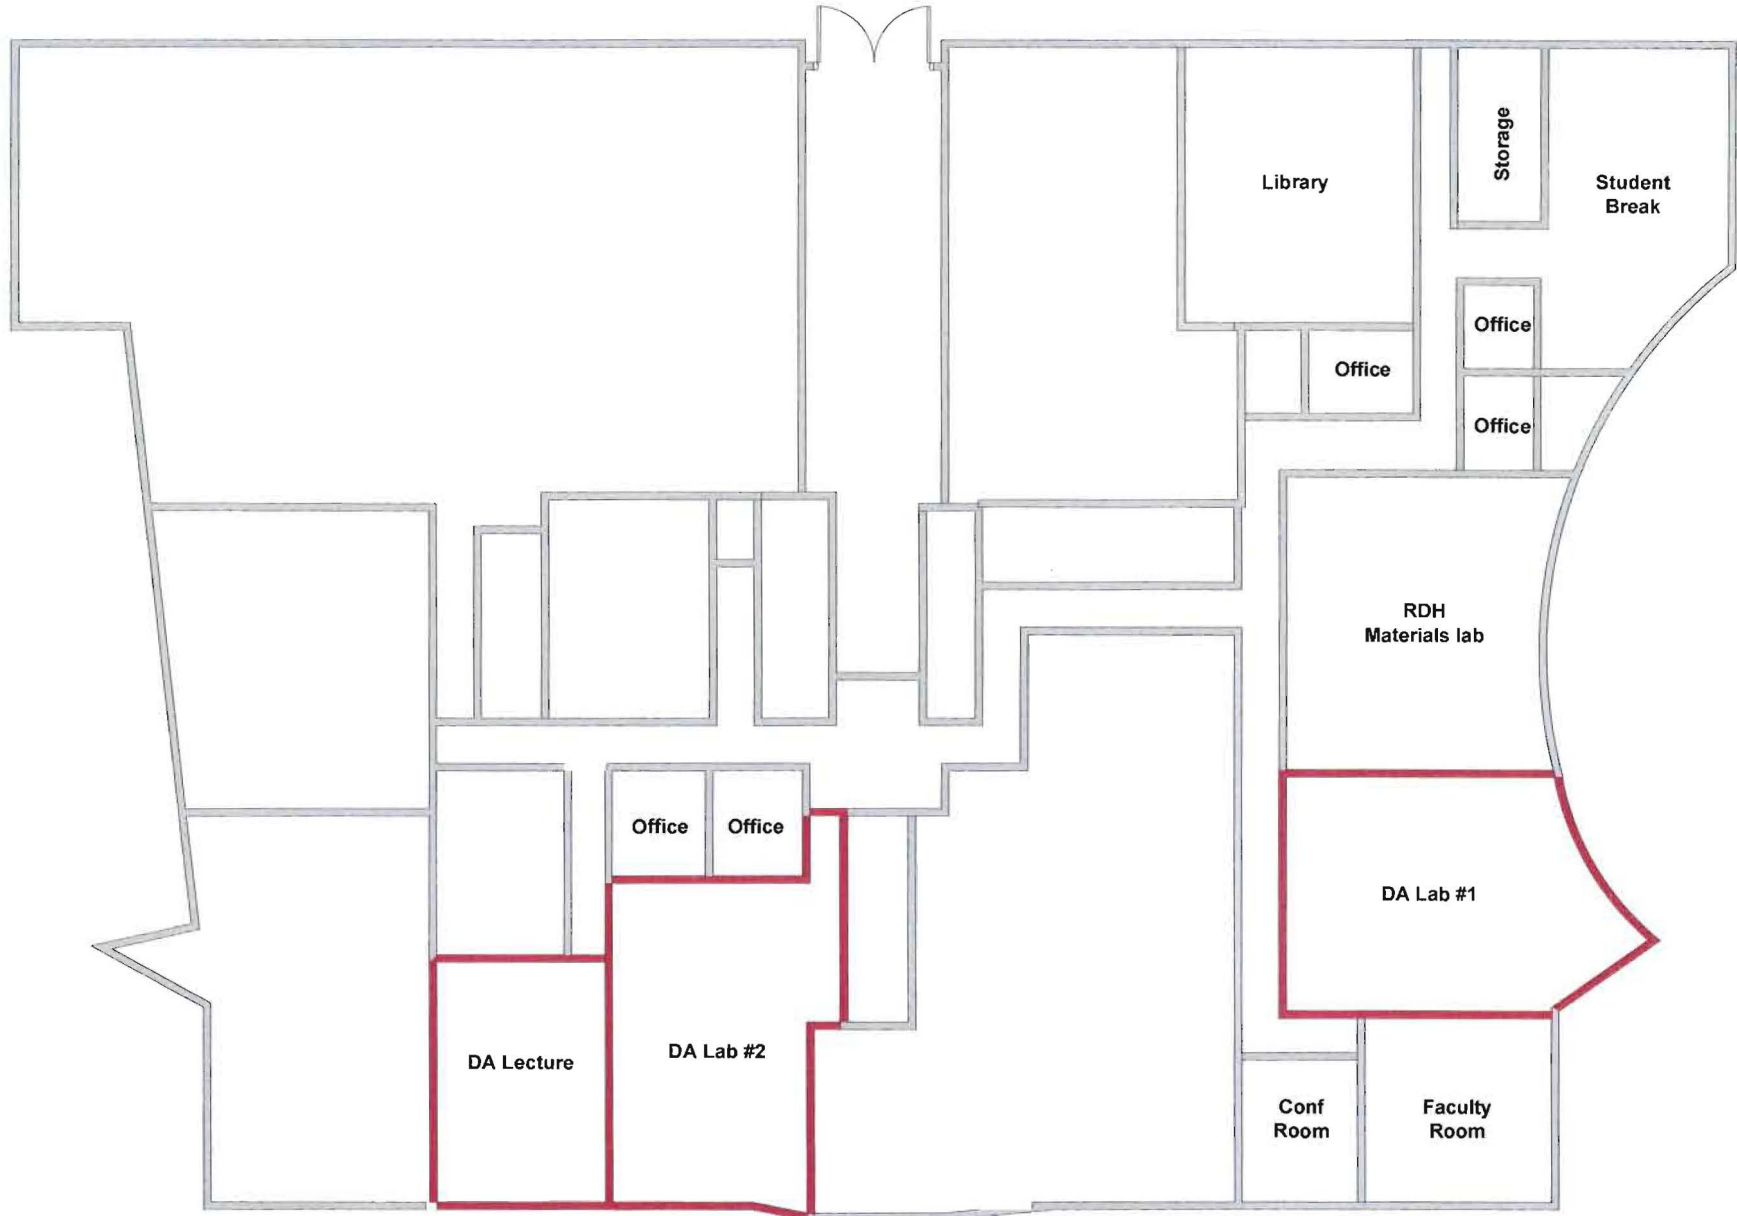

San Diego Campus
333 H Street
Chula Vista, CA

2nd Floor

**Dental Assisting
Program**

Lab - 1 1408 sf
Lab - 2 1270 sf
Lecture Rm 756 sf