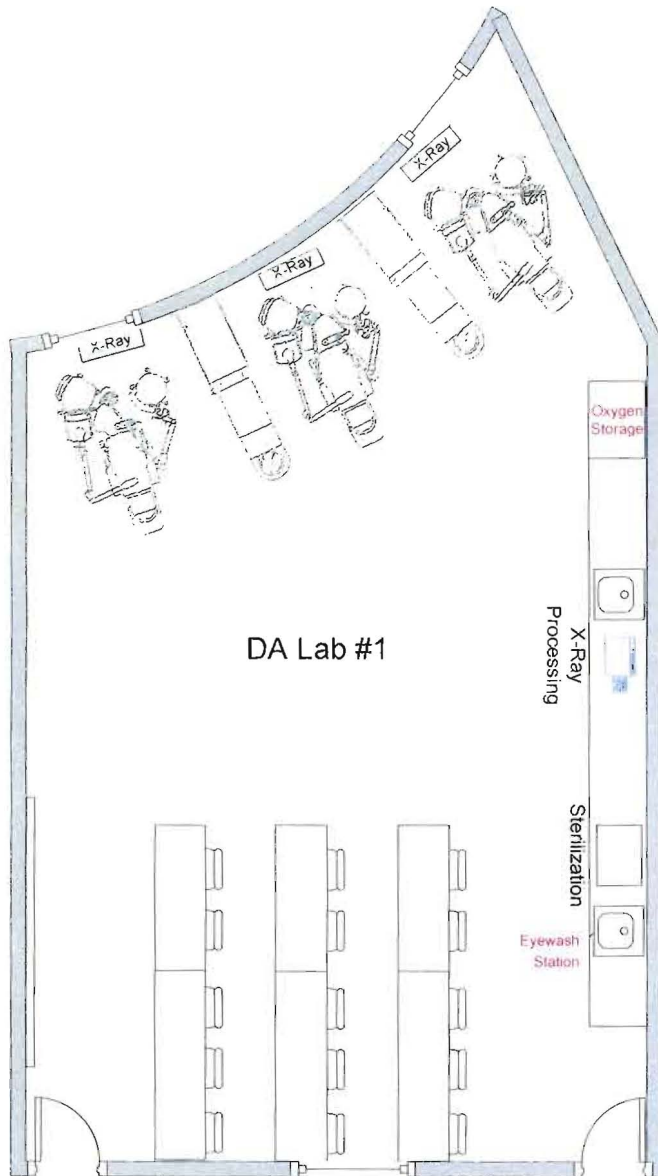

San Diego Campus
333 H Street
Chula Vista, CA

2nd Floor

**Dental Assisting
Program**

Lab - 1 1408 sf
Lab - 2 1270 sf
Lecture Rm 756 sf