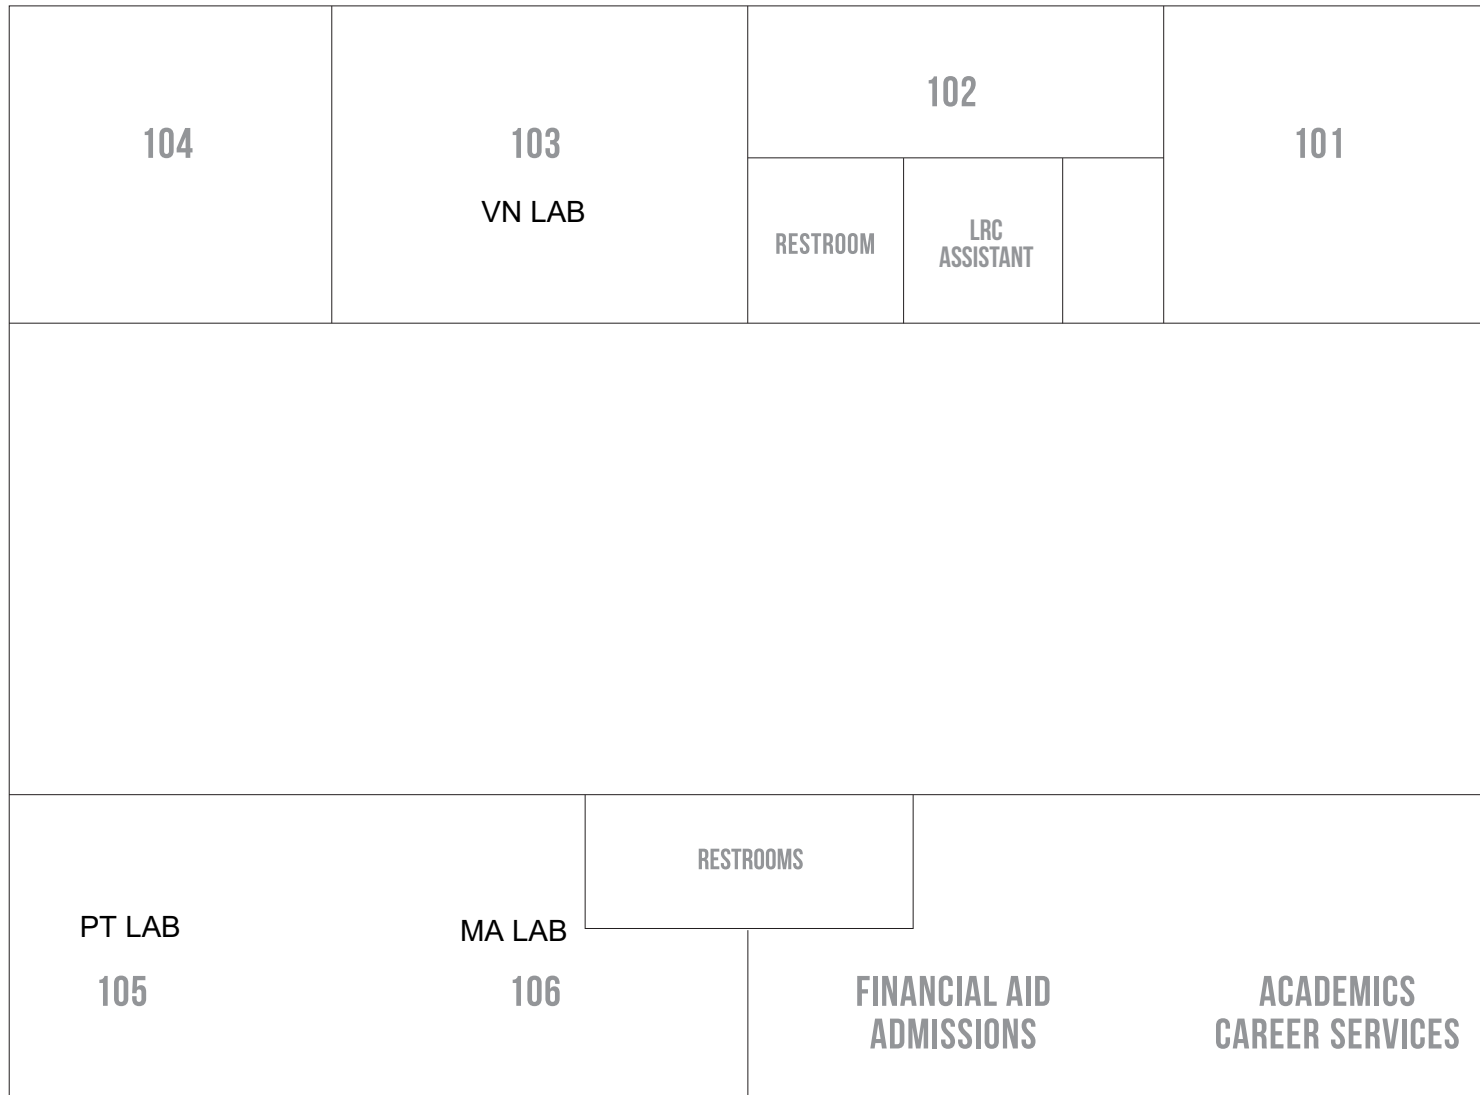

BAKERSFIELD CAMPUS

N
 FLOOR PLAN - SCHEME I

RANCHO MIRAGE CAMPUS

Floor Plan

E. PLAZA
DRIVE

BACK
PARKING
LOT

FIRST FLOOR

Floor Plan

SECOND FLOOR

Floor Plan

**BACK
PARKING
LOT**

E. PLAZA DRIVE