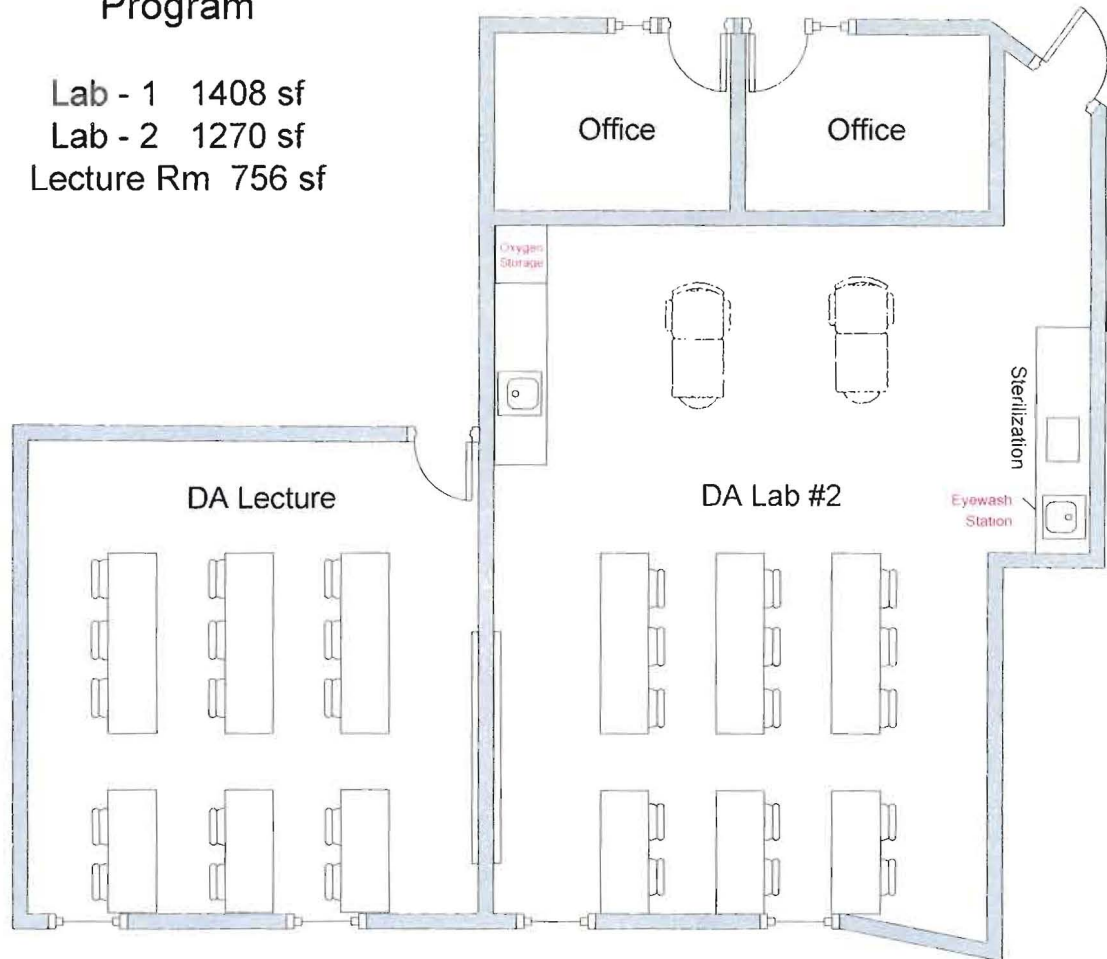

**Dental Assisting
Program**

Lab - 1 1408 sf
Lab - 2 1270 sf
Lecture Rm 756 sf

San Diego Campus
333 H Street
Chula Vista, CA

2nd Floor