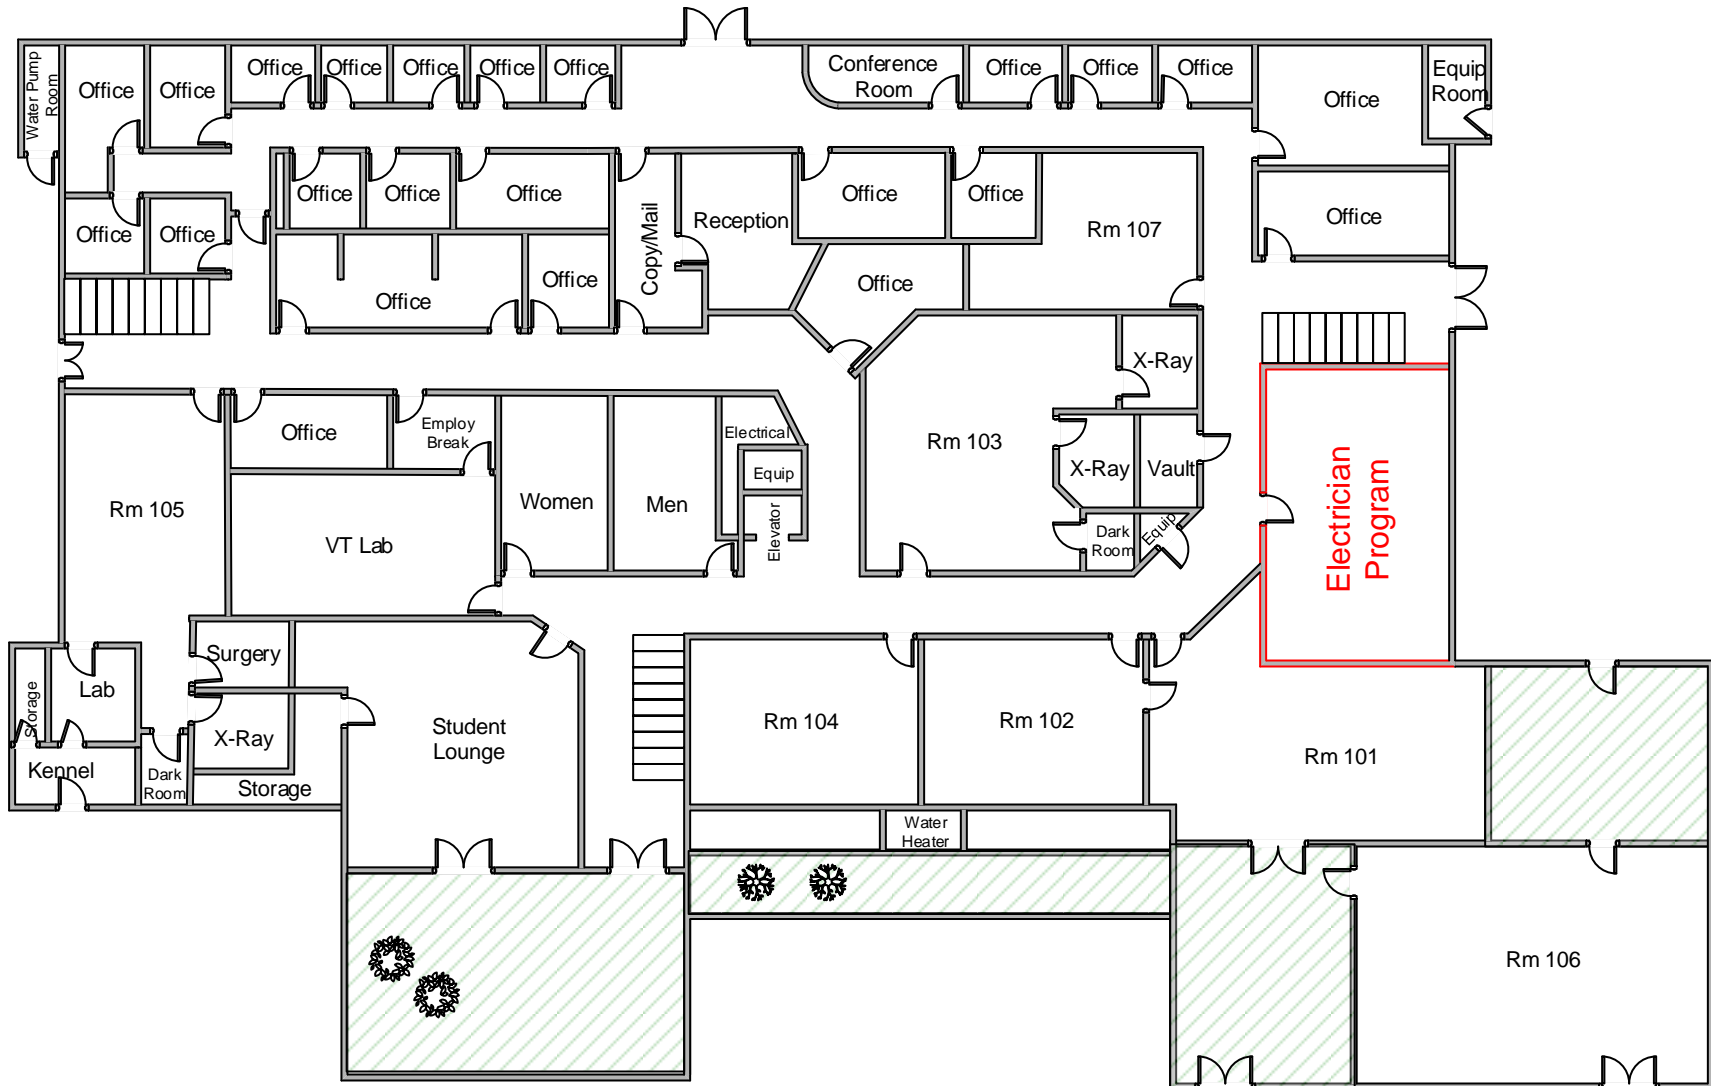

Exhibit 19

Campus Floor Plans

Ontario Campus
4580 Ontario Mills Pkwy,
Ontario, CA 91764

1st Floor
North Wing

Fresno Campus

295 E. Sierra Ave.
Fresno, CA 93710

1st Floor

SJVC
Modesto
Campus
1st Floor