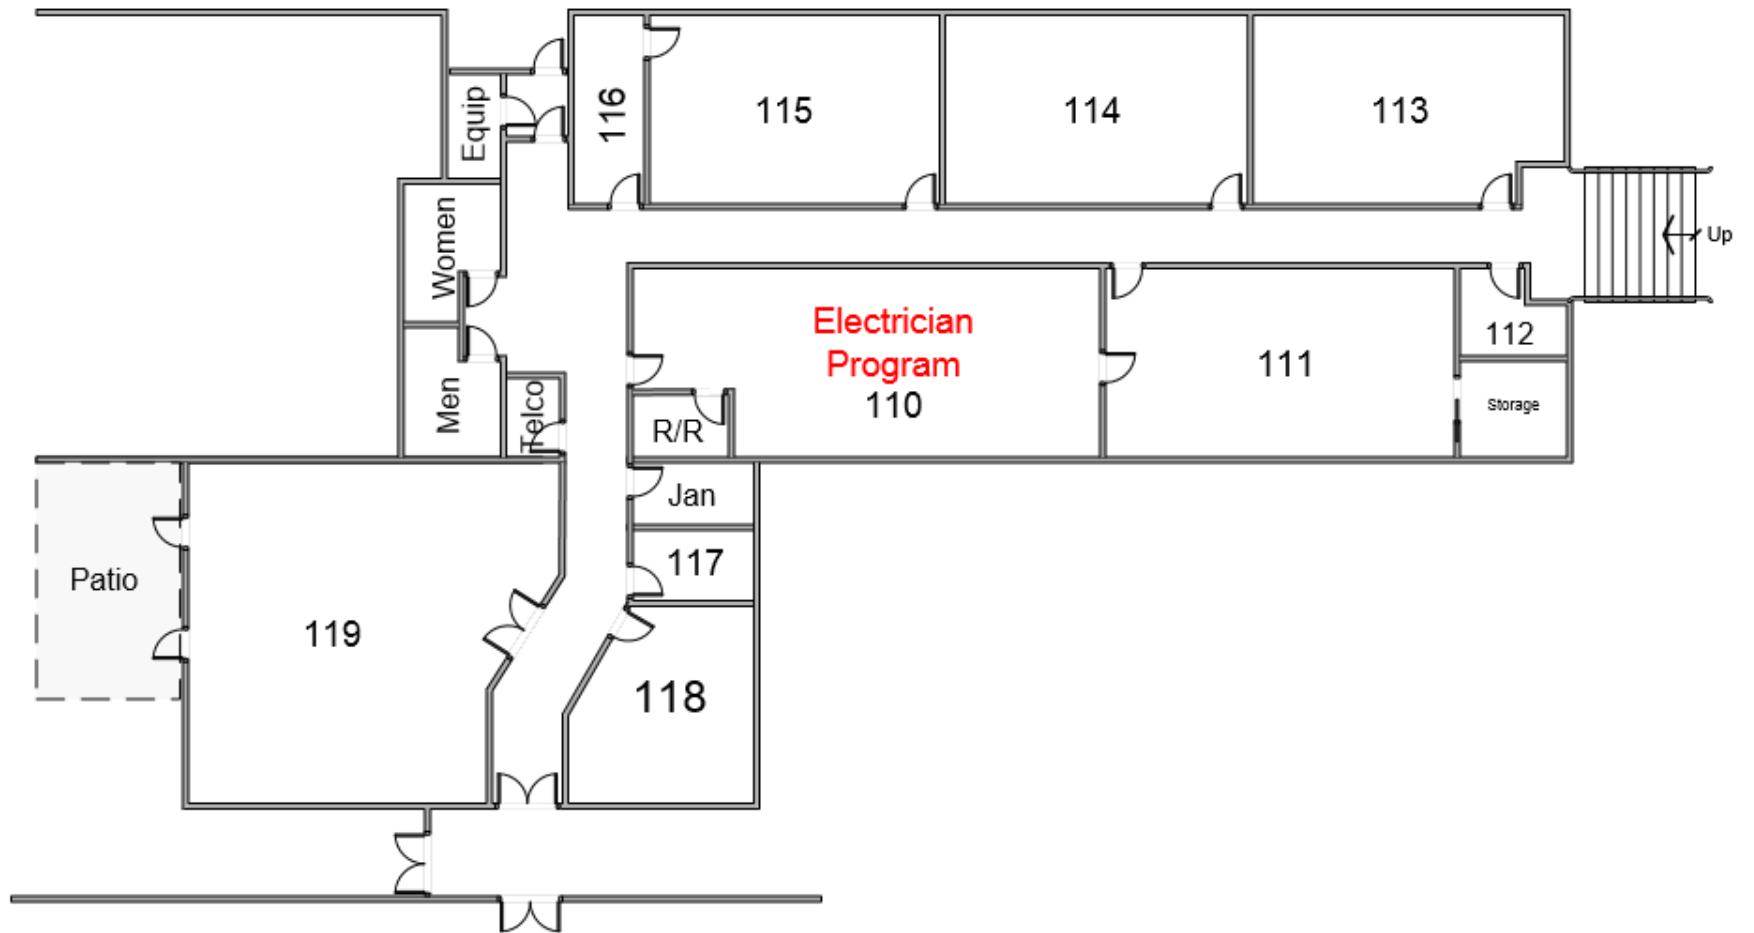

Exhibit 19

Campus Floor Plans

Ontario Campus
4580 Ontario Mills Pkwy,
Ontario, CA 91764

1st Floor
North Wing

Fresno Campus

295 E. Sierra Ave.
Fresno, CA 93710

1st Floor

SJVC
Modesto
Campus
1st Floor