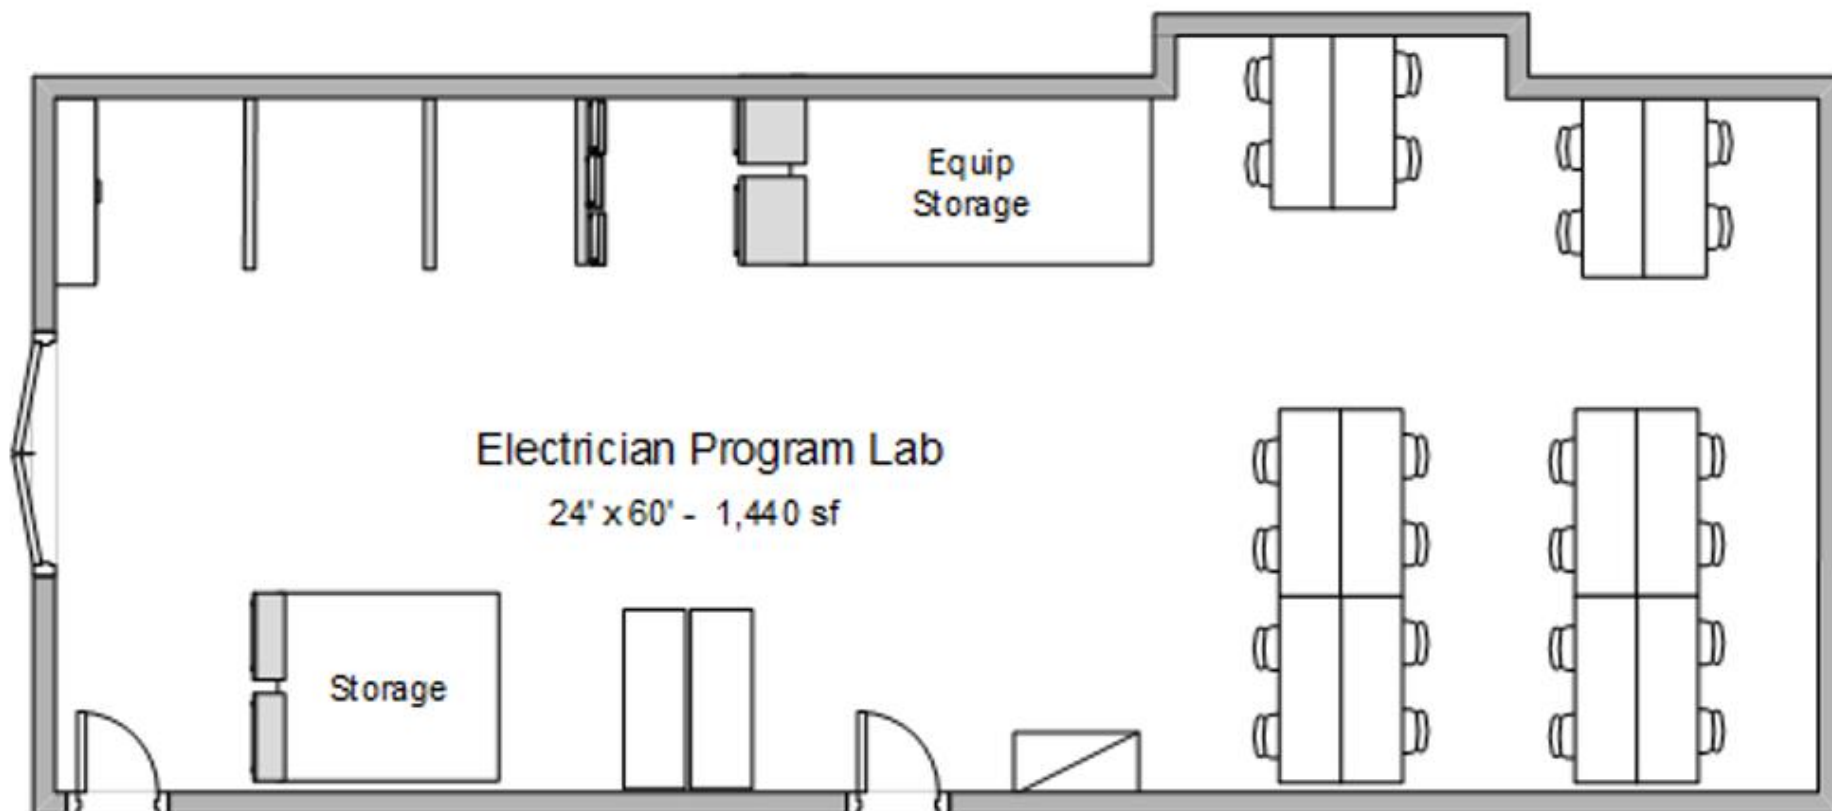

## Electrician Program Floor Plan

Electrician Program Lab  
24' x 60' - 1,440 sf

Equip  
Storage

Storage