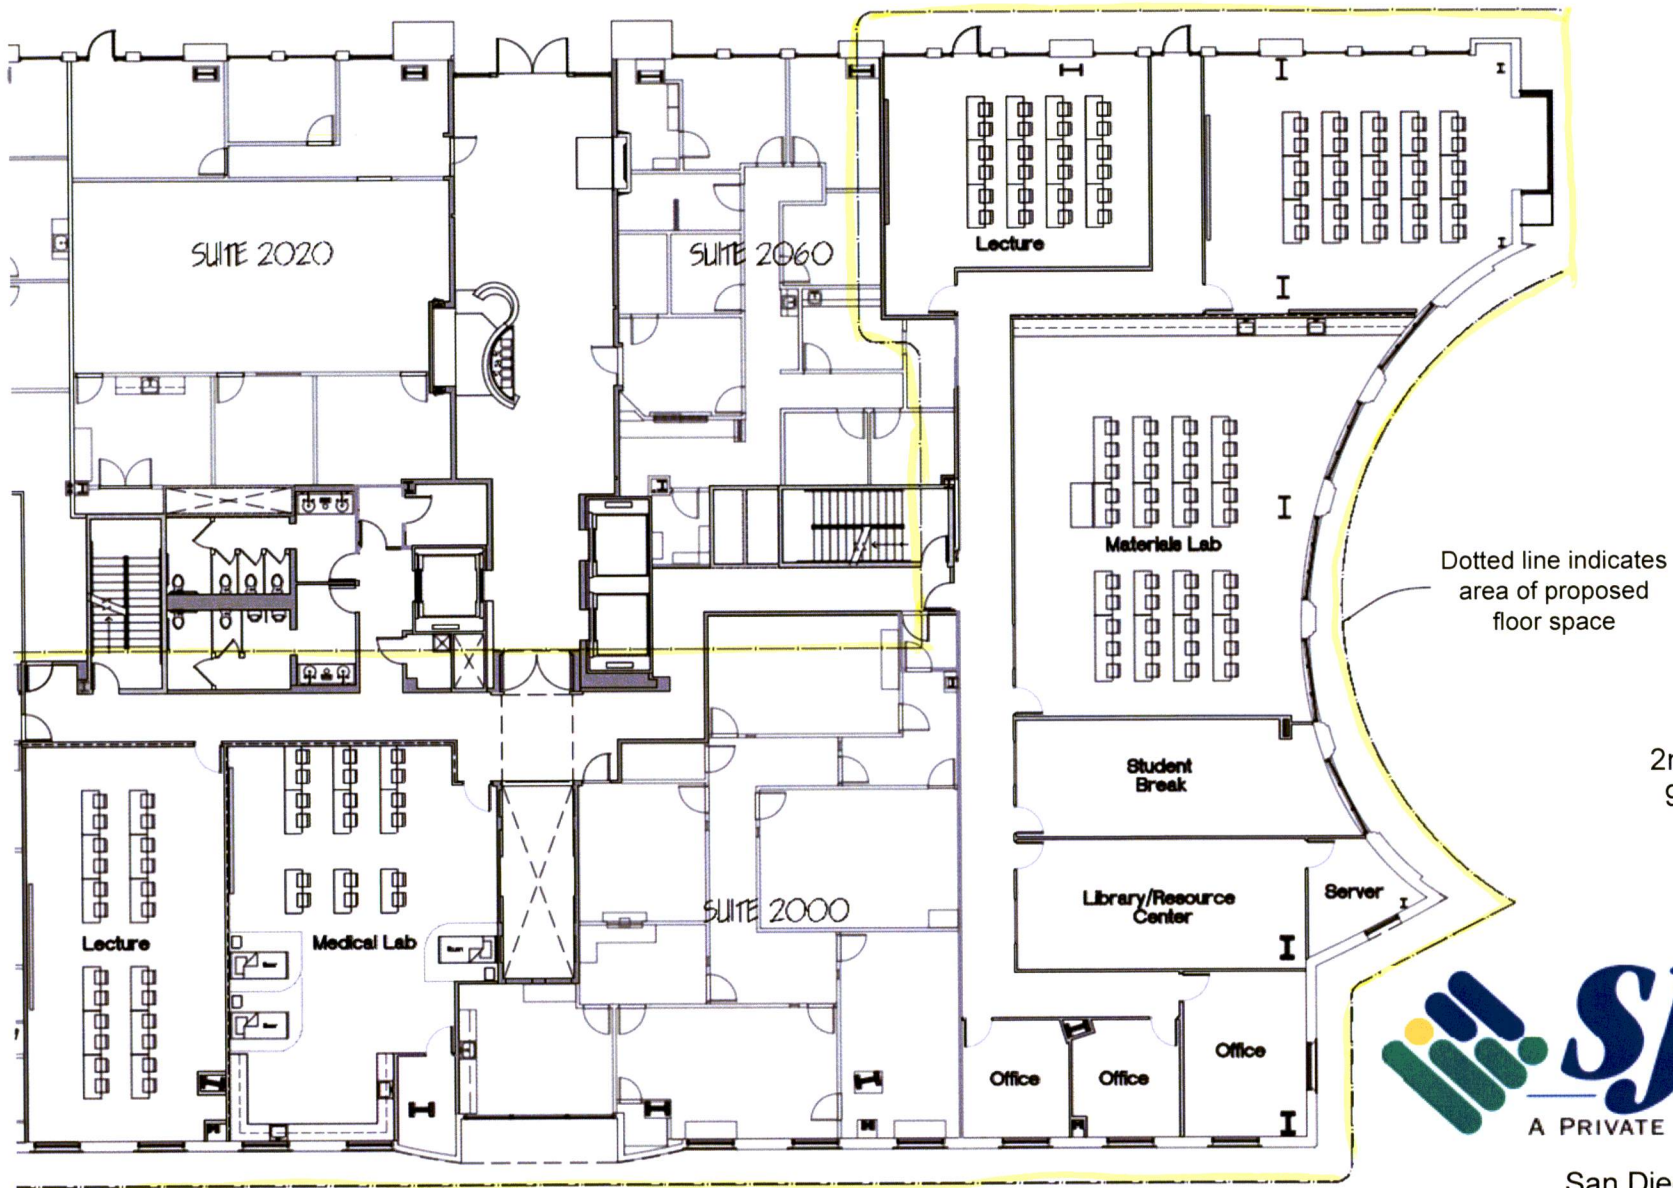

Dotted line indicates area of proposed floor space

1st Floor
8744 sf

Campus Total 18,671 sf

San Diego campus
333 H Street,
Chula Vista, CA 91910

2nd Floor
9927 sf

Dotted line indicates
area of proposed
floor space

San Diego campus
333 H Street,
Chula Vista, CA 91910