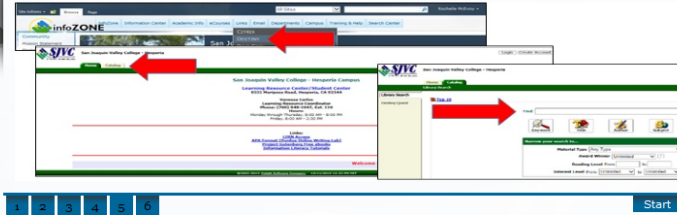

Library & Learning Resource Centers
3828 W. Caldwell
Visalia, Ca 93277
(559) 734-9000
1-800 289-1474
SVCLibrary@sjvc.edu

You can search any Campus Library/Learning Resource Center Catalog to see what other campuses have

February 2016 Calendar
February 2016

Sun	Mon	Tue	Wed	Thu	Fri	Sat

[February Calendar of Holidays, Events & Diversity](#)
2/1/2016 09:33
February 2016 "Every gardener knows that under the cloak of winter lies a miracle ... a seed waiting..."
[read more](#)

[February Calendar of Holidays, Events & Diversity](#)
2/1/2016 09:33

BLACK HISTORY MONTH
2/1/2016 09:33